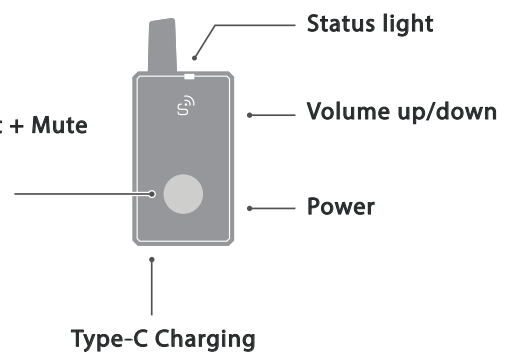

### Charger

1.

Two-way Tx  
Two-way start + Mute

2.

Two-way Rx  
Push to Talk

The technology has evolved from the inside out, introducing a full-time automatic frequency scanning design, replacing any one-button or manual frequency scanning methods, eliminating the possibility of sudden interference and making it more smooth and worry-free to use at all time.

With Special Smart Pairing, the communication bond between receiver and transmitter is secure and uninterrupted, allowing easy and free return to the group even after a brief absence. Onboarding new group member is also relatively easy.