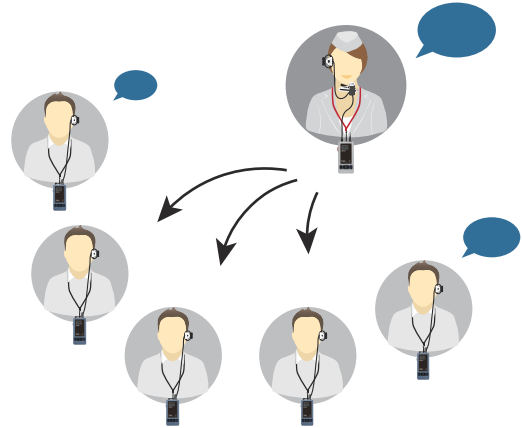

### Charger

1.

Two-way Tx  
Two-way start + Mute

2.

Two-way Rx  
Push to Talk

The technology has evolved from the inside out, introducing a full-time automatic frequency scanning design, replacing any one-button or manual frequency scanning methods, eliminating the possibility of sudden interference and making it more smooth and worry-free to use at all time.

With Special Smart Pairing, the communication bond between receiver and transmitter is secure and uninterrupted, allowing easy and free return to the group even after a brief absence. Onboarding new group member is also relatively easy.

Featuring advanced full-duplex communication and supporting up to 3 users in simultaneous conversation, CityGuide Cube efficiently enables real-time interaction among multiple user which making tours more attractive and interactive.